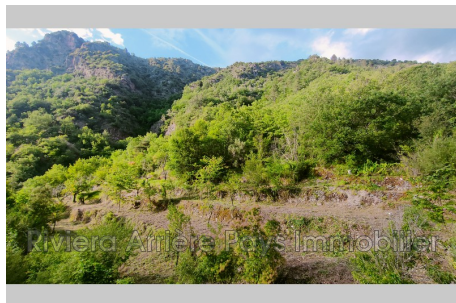

Riviera Arrière Pays Immobilier - Les Blanqueries, 975 Lavancia - 06260 Puget-Théniers
T. +33 (0)6 16 83 13 83 - contact@rapimmo.com - www.riviera-arrierepaysimmobilier.com

SIRET 981 354 376 00015 - RCS 981 354 376 - Document non contractuel