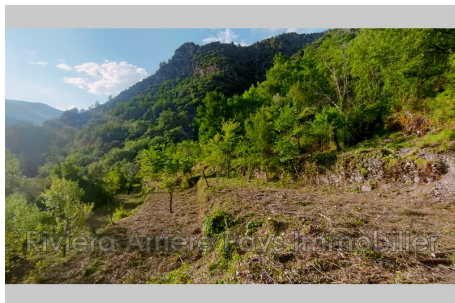

Riviera Arrière Pays Immobilier - Les Blanqueries, 975 Lavancia - 06260 Puget-Théniers
T. +33 (0)6 16 83 13 83 - contact@rapimmo.com - www.riviera-arrierepaysimmobilier.com

SIRET 981 354 376 00015 - RCS 981 354 376 - Document non contractuel